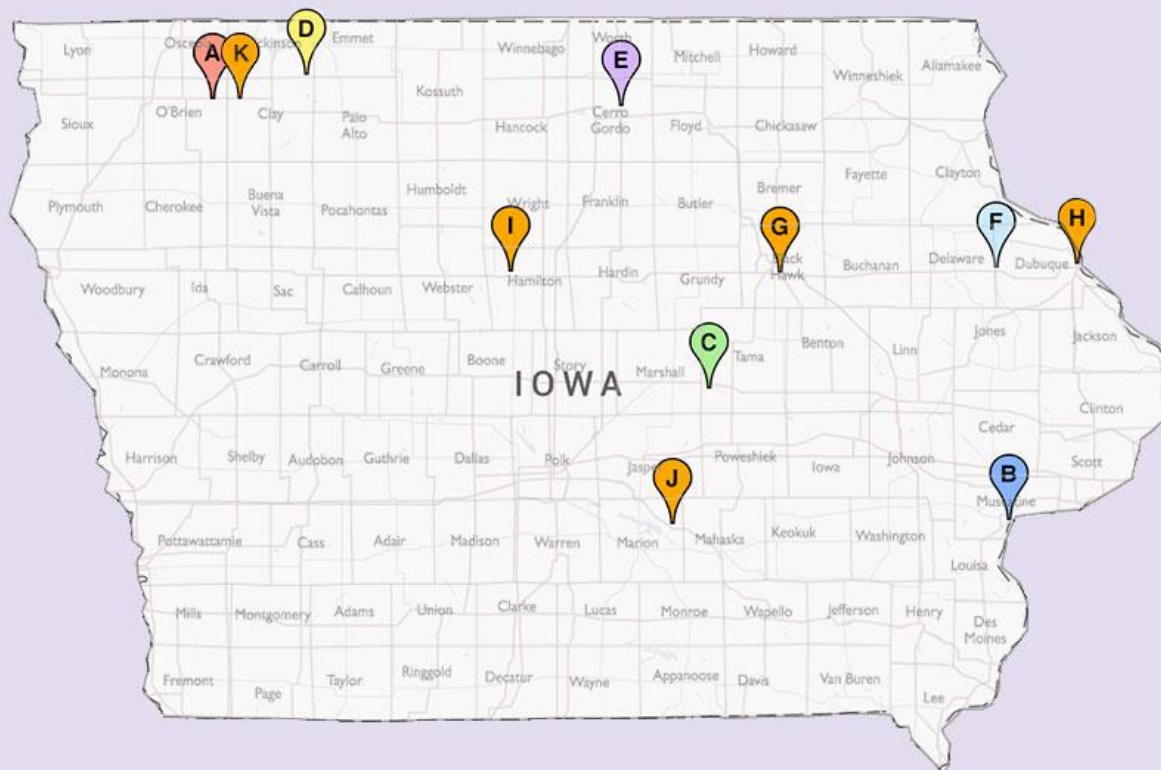

2016 Leadership Council Map

Renee Bernier

51346

Hartley

A

Adam Drawbaugh

52761

Muscatine

F

Michael Owens

50702

Waterloo

G

Laura Schroeder

52003

Dubuque

H

Laura Stein

50595

Webster City

I

Jeffrey Weinstock

50219

Pella